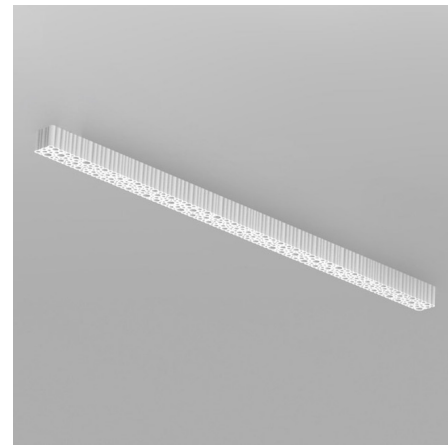

Lightology

lightology.com
866-954-4489
04-09-26

Project: _____
 Company: _____
 Location: _____ Fixture Type: _____
 SPEC #: **ART1228448**
 Approved On: _____ Approved By: _____

Calipso Linear Ceiling Light By Artemide

Description

Introduce a touch of organic geometry to your overhead lighting with the Calipso Linear Ceiling Light by Artemide, designed by Neil Poulton. This fixture beautifully transforms the traditional linear ceiling light into a captivating design statement, adding visual interest and a unique design element to your ceiling. Its signature feature is an elongated honeycomb pattern, ingeniously created by an image-based algorithm that drew inspiration from a photograph of the moon. The resulting structure, a harmonious cluster of tubes of varying diameters, celebrates the intricate geometry found in nature's irregular beauty. This thoughtful and visually engaging fixture delivers even, soft ambient lighting without harsh glare, providing comfort and uniform illumination. The Calipso Linear Ceiling Light is a superb choice for a diverse range of applications, from enhancing residential hallways and kitchens to illuminating commercial spaces like offices, lobbies, or retail environments where sophisticated and comfortable light is desired, ultimately enhancing any contemporary space with its unique form and function.

Specifications

COLOR	N/A
BODY FINISH	White
WATTAGE	43W
DIMMER	0-10V
DIMENSIONS	47.72"L x 3.27"W x 3.43"H
INTEGRATED LED MODULE	1 x LED/43W/120-277V LED
COUNTRY OF ORIGIN	Italy

Technical Information

LAMP LIFE	50000 hours
COLOR RENDERING	90 CRI
LAMP COLOR	3000K
LUMENS/WATT	69.42
LUMINOUS FLUX	2985 lumens