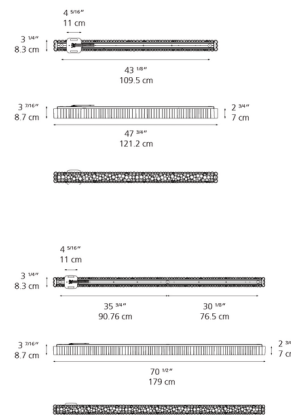

Specifications

COLOR	N/A
BODY FINISH	White
WATTAGE	43W
DIMMER	0-10V
DIMENSIONS	47.72"L x 3.27"W x 3.43"H
INTEGRATED LED MODULE	1 x LED/43W/120-277V LED
COUNTRY OF ORIGIN	Italy

Technical Information

LAMP LIFE	50000 hours
COLOR RENDERING	90 CRI
LAMP COLOR	3000K
LUMENS/WATT	69.42
LUMINOUS FLUX	2985 lumens

Shown in white

CLICK TO VIEW PRODUCT

Notes: