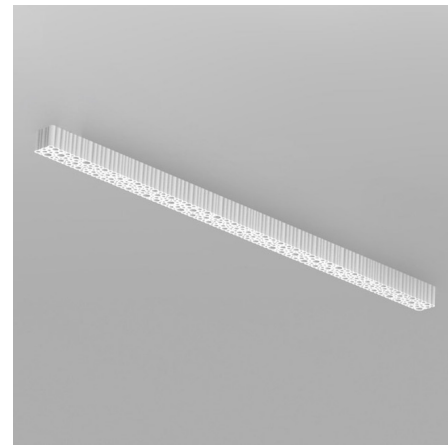

Lightology

lightology.com
866-954-4489
05-26-26

Project: _____

Company: _____

Location: _____ Fixture Type: _____

SPEC #: **ART1228448**

Approved On: _____ Approved By: _____

Calipso Linear Ceiling Light

By Artemide

Description

Introduce a touch of organic geometry to your overhead lighting with the Calipso Linear Ceiling Light by Artemide, designed by Neil Poulton. This fixture beautifully transforms the traditional linear ceiling light into a captivating design statement, adding visual interest and a unique design element to your ceiling. Its signature feature is an elongated honeycomb pattern, ingeniously created by an image-based algorithm that drew inspiration from a photograph of the moon. The resulting structure, a harmonious cluster of tubes of varying diameters, celebrates the intricate geometry found in nature's irregular beauty. This thoughtful and visually engaging fixture delivers even, soft ambient lighting without harsh glare, providing comfort and uniform illumination. The Calipso Linear Ceiling Light is a superb choice for a diverse range of applications, from enhancing residential hallways and kitchens to illuminating commercial spaces like offices, lobbies, or retail environments where sophisticated and comfortable light is desired, ultimately enhancing any contemporary space with its unique form and function.

Specifications

COLOR	N/A
BODY FINISH	White
WATTAGE	43W
DIMMER	0-10V
DIMENSIONS	47.72"L x 3.27"W x 3.43"H
INTEGRATED LED MODULE	1 x LED/43W/120-277V LED
COUNTRY OF ORIGIN	Italy

Technical Information

LAMP LIFE	50000 hours
COLOR RENDERING	90 CRI
LAMP COLOR	3000K
LUMENS/WATT	69.42
LUMINOUS FLUX	2985 lumens