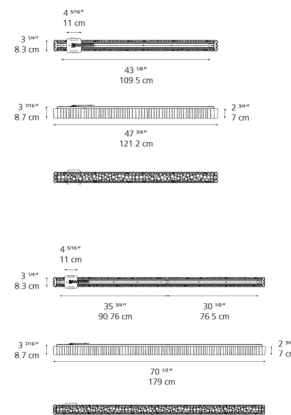

Specifications

COLOR N/A
 BODY FINISH White
 WATTAGE 65W
 DIMMER 0-10V
 DIMENSIONS 70.47"L x 3.27"W x 3.43"H
 INTEGRATED LED MODULE 1 x LED/65W/120-277V LED
 COUNTRY OF ORIGIN Italy

Technical Information

LAMP LIFE 50000 hours
 COLOR RENDERING 90 CRI
 LAMP COLOR 3000K
 LUMENS/WATT 68.88
 LUMINOUS FLUX 4477 lumens

Shown in white

CLICK TO VIEW PRODUCT

Notes: