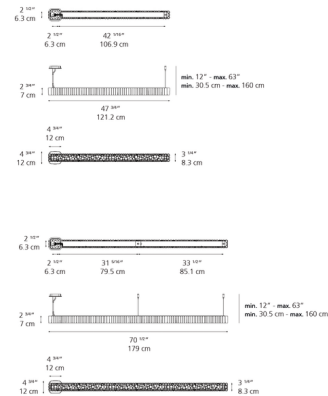

### Specifications

COLOR	N/A
BODY FINISH	White
WATTAGE	43W
DIMMER	0-10V
DIMENSIONS	47.72"L x 2.48"W x 2.76"H
INTEGRATED LED MODULE	1 x LED/43W/120-277V LED
COUNTRY OF ORIGIN	Italy

### Technical Information

LAMP LIFE	50000 hours
COLOR RENDERING	90 CRI
LAMP COLOR	3000K
LUMENS/WATT	69.42
LUMINOUS FLUX	2985 lumens

Shown in white

CLICK TO VIEW PRODUCT

Notes: