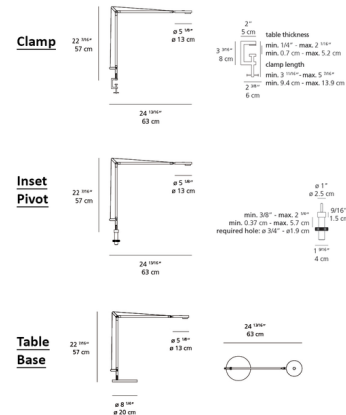

CLICK TO VIEW PRODUCT

Notes: