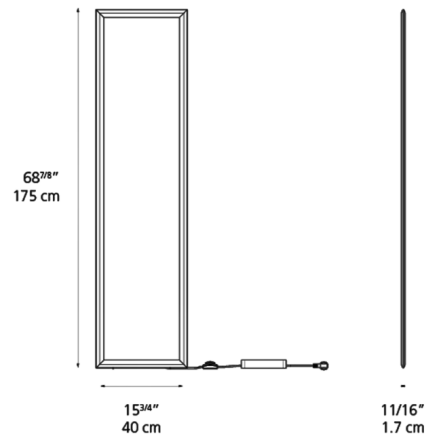

Shown in black / transparent

CLICK TO VIEW PRODUCT

Notes: