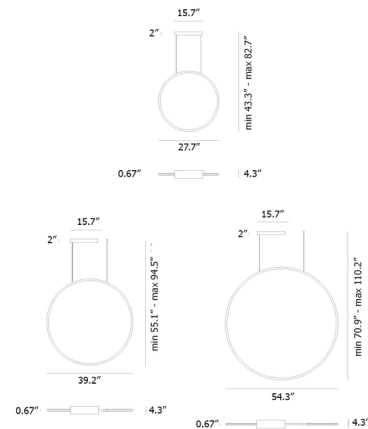

Lightology

lightology.com
866-954-4489
04-24-26

Project: _____
 Company: _____
 Location: _____ Fixture Type: _____
 SPEC #: **ART1228472**
 Approved On: _____ Approved By: _____

Discovery RGBW Vertical Pendant By Artemide

Specifications

COLOR Transparent
 BODY FINISH Satin Aluminum
 WATTAGE 35W
 DIMMER 0-10V
 DIMENSIONS 27.72"W x 27.72"H x 0.67"D
 INTEGRATED LED MODULE 1 x LED/35W/120V LED
 COUNTRY OF ORIGIN Italy

Technical Information

COLOR RENDERING 90 CRI
 LAMP COLOR RGB+White
 LUMENS/WATT 70.60
 LUMINOUS FLUX 2471 lumens

Shown in satin aluminum / transparent

CLICK TO VIEW PRODUCT

Notes: