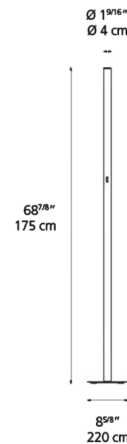

Specifications

COLOR	N/A
BODY FINISH	White
WATTAGE	23W
DIMMER	Included
DIMENSIONS	8.63"W x 68.9"H x 8.63"D
INTEGRATED LED MODULE	1 x LED/23W/120V LED
COUNTRY OF ORIGIN	Italy

Technical Information

COLOR RENDERING	90 CRI
LAMP COLOR	3000K
LUMENS/WATT	66.43
LUMINOUS FLUX	1528 lumens

Shown in white

CLICK TO VIEW PRODUCT

Notes: