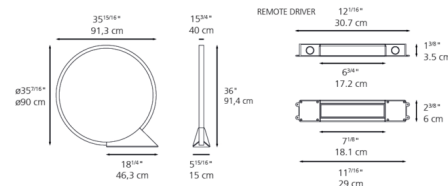

CLICK TO VIEW PRODUCT

Notes: