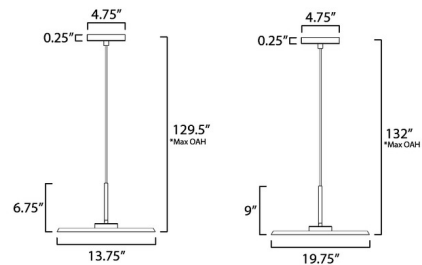

### Specifications

COLOR	N/A
BODY FINISH	Antique Brass
WATTAGE	8W
DIMMER	Standard 120V
DIMENSIONS	13.75"W x 6.75"H
INTEGRATED LED MODULE	1 x LED/8W/120V LED

### Technical Information

PRODUCT DIMENSIONS	Adjustable Cable Length: 120"
COLOR RENDERING	90 CRI
LAMP COLOR	3000K
LUMENS/WATT	72.50
LUMINOUS FLUX	580 lumens

Shown in antique brass

CLICK TO VIEW PRODUCT

Notes: