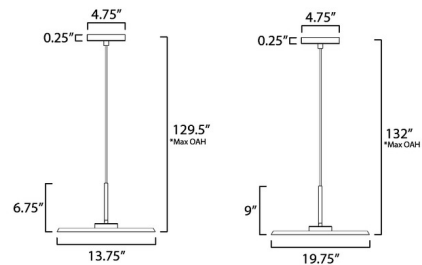

CLICK TO VIEW PRODUCT

Notes: