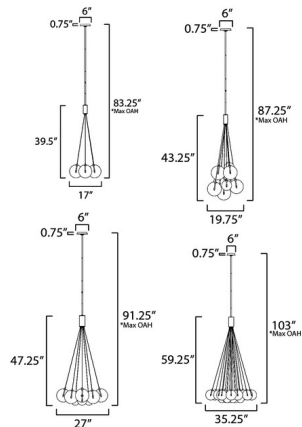

By Et2

Description

The Burst Multi Light Pendant brings a decorative beauty to your interior space. The smooth glass globes cast warm shadows across your room. May be mounted close to the ceiling or use with the included downrods to extend the length. Note: Some variations are no longer available.

Specifications

COLOR Clear
BODY FINISH Satin Nickel
WATTAGE 7.2W
DIMMER Low Voltage Electronic
DIMENSIONS 17"W x 39.5"H
BULB INCLUDED 4 x LED/G4 (bipin)/1.8W/120V LED

Technical Information

COLOR RENDERING 90 CRI
LAMP COLOR 3000K
LUMENS/WATT 322.22
LUMINOUS FLUX 580 lumens

Shown in satin nickel / clear

CLICK TO VIEW PRODUCT

Notes: