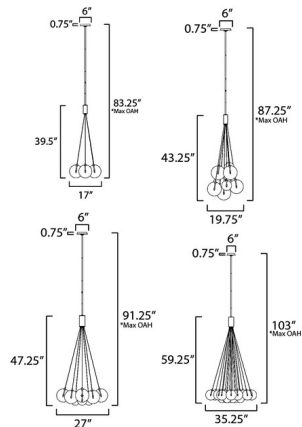

By Et2

Description

The Burst Multi Light Pendant brings a decorative beauty to your interior space. The smooth glass globes cast warm shadows across your room. May be mounted close to the ceiling or use with the included downrods to extend the length. Note: Some variations are no longer available.

Specifications

COLOR Clear
 BODY FINISH Satin Nickel
 WATTAGE 7.2W
 DIMMER Low Voltage Electronic
 DIMENSIONS 17"W x 39.5"H
 BULB INCLUDED 4 x LED/G4 (bipin)/1.8W/120V LED

Technical Information

COLOR RENDERING 90 CRI
 LAMP COLOR 3000K
 LUMENS/WATT 322.22
 LUMINOUS FLUX 580 lumens

Shown in satin nickel / clear

CLICK TO VIEW PRODUCT

Notes: