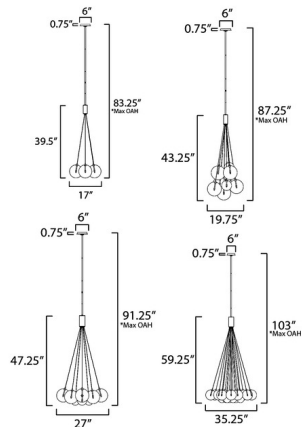

Description

The Burst Multi Light Pendant brings a decorative beauty to your interior space. The smooth glass globes cast warm shadows across your room. May be mounted close to the ceiling or use with the included downrods to extend the length. Note: Some variations are no longer available.

Specifications

COLOR Clear
 BODY FINISH Satin Nickel
 WATTAGE 7.2W
 DIMMER Low Voltage Electronic
 DIMENSIONS 17"W x 39.5"H
 BULB INCLUDED 4 x LED/G4 (bipin)/1.8W/120V LED

Technical Information

COLOR RENDERING 90 CRI
 LAMP COLOR 3000K
 LUMENS/WATT 322.22
 LUMINOUS FLUX 580 lumens

Shown in satin nickel / clear

CLICK TO VIEW PRODUCT

Notes: