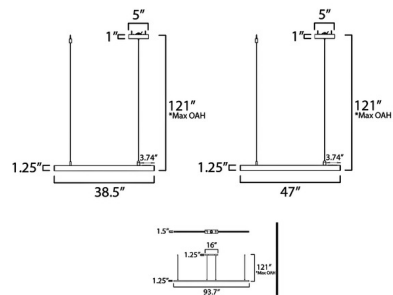

CLICK TO VIEW PRODUCT

Notes: