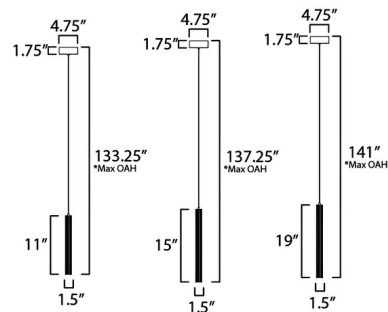

Specifications

COLOR Clear / White
 BODY FINISH Natural Aged Brass
 WATTAGE 7.5W
 DIMMER Low Voltage Electronic
 DIMENSIONS 1.5"W x 11"H
 INTEGRATED LED MODULE 1x LED/7.5W/120-277V LED

Technical Information

COLOR RENDERING 90 CRI
 LAMP COLOR 3000K
 LUMENS/WATT 60.00
 LUMINOUS FLUX 450 lumens

Shown in natural aged brass / clear / white

CLICK TO VIEW PRODUCT

Notes: