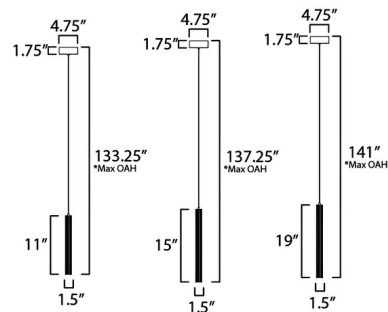

### Specifications

COLOR . . . . . Clear / White  
 BODY FINISH . . . . . Natural Aged Brass  
 WATTAGE . . . . . 7.5W  
 DIMMER . . . . . Low Voltage Electronic  
 DIMENSIONS . . . . . 1.5"W x 11"H  
 INTEGRATED LED MODULE . . . . . 1x LED/7.5W/120-277V LED

### Technical Information

COLOR RENDERING . . . . . 90 CRI  
 LAMP COLOR . . . . . 3000K  
 LUMENS/WATT . . . . . 60.00  
 LUMINOUS FLUX . . . . . 450 lumens

Shown in natural aged brass / clear / white

CLICK TO VIEW PRODUCT