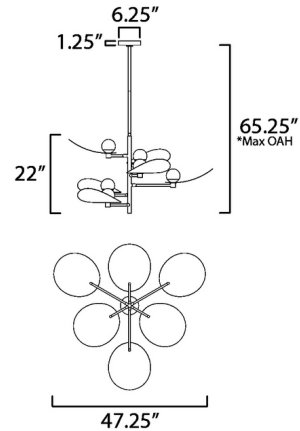

Shown in black / natural aged brass / crystal