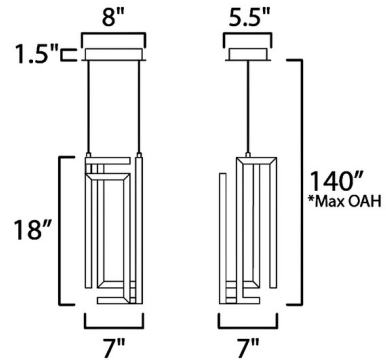

Shown in gold / white

CLICK TO VIEW PRODUCT

Notes: