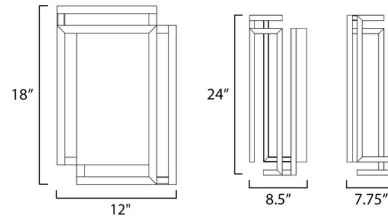

By Et2

Description

The Penrose Wall Sconce brings a cubist work of art to your interior space. The structural form is complemented by inner lit diffusers, casting warm shadows across your room.

Shown in gold / white

Specifications

COLOR White
BODY FINISH Gold
WATTAGE 23W
DIMMER Standard 120V
DIMENSIONS 12"W x 18"H x 4.5"D
INTEGRATED LED MODULE 1 x LED/23W/120V LED

Technical Information

COLOR RENDERING 90 CRI
LAMP COLOR 3000K
LUMENS/WATT 20.43
LUMINOUS FLUX 470 lumens