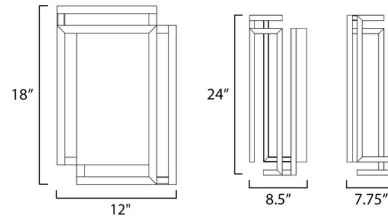

### Specifications

COLOR . . . . . White  
BODY FINISH . . . . . Gold  
WATTAGE . . . . . 23W  
DIMMER . . . . . Standard 120V  
DIMENSIONS . . . . . 12"W x 18"H x 4.5"D  
INTEGRATED LED MODULE . . . . . 1 x LED/23W/120V LED