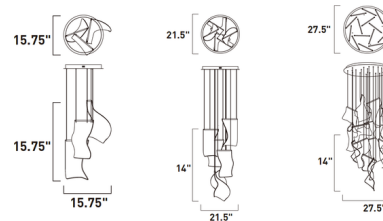

CLICK TO VIEW PRODUCT

Notes: