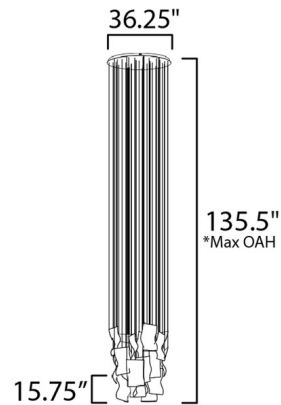

CLICK TO VIEW PRODUCT

Notes: