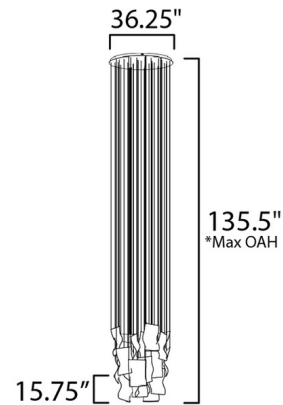

CLICK TO VIEW PRODUCT

Notes: