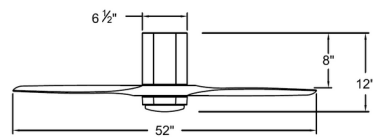

CLICK TO VIEW PRODUCT

Notes: