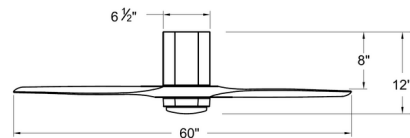

CLICK TO VIEW PRODUCT

Notes: