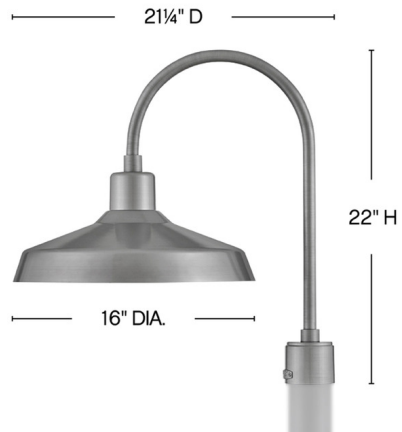

## Forge Outdoor Dark Sky Post / Pier Light By Hinkley Lighting

### Description

The Forge Outdoor Dark Sky Post / Pier Light is inspired by traditional barn lights with a hint of industrial chic flair. This clean piece is built to last, and brings a simple lighting solution able to withstand the elements of harsh sun, cold winds, or continuous salt air. Constructed of composite materials and coated with anti-fading finishes, for maximum durability in harsh climates. Post is required and sold separately. Note: Dark Sky Ordinance was developed as outdoor lighting standards that reduce glare, light trespass, and sky glow.

### Specifications

COLOR	N/A
BODY FINISH	Burnished Bronze
WATTAGE	14W
DIMMER	Standard 120V
DIMENSIONS	16"W x 22"H
BULB NOT INCLUDED	1 x A19/Medium (E26)/14W/120V LED
COUNTRY OF ORIGIN	China

Shown in burnished bronze