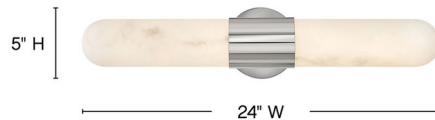

Lightology

lightology.com
866-954-4489
06-30-26

Project: _____

Company: _____

Location: _____ Fixture Type: _____

SPEC #: **HIN1228662**

Approved On: _____ Approved By: _____

Ibiza Bathroom Vanity Light By Hinkley Lighting

Description

The Ibiza Bathroom Vanity Light brings a high end style to your interior space. The curved silhouette of Cloudstone glass is held in the middle and casts warm shadows across your room. May be mounted horizontally or vertically.

Specifications

COLOR . . . . . Cloudstone Glass
BODY FINISH . . . . . Black
WATTAGE 16W
DIMMER . . . . . Low Voltage Electronic
DIMENSIONS . . . . . 16"W x 5"H x 4.5"D
INTEGRATED LED MODULE . . . . . 1 x LED/16W/120V LED
COUNTRY OF ORIGIN . . . . . China

Technical Information

COLOR RENDERING . . . . . 95 CRI
LAMP COLOR 3000K
LUMENS/WATT 87.50
LUMINOUS FLUX . . . . . 1400 lumens

Shown in black / cloudstone glass

CLICK TO VIEW PRODUCT

Notes: