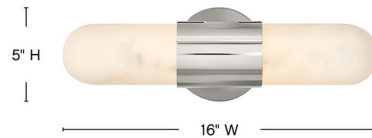

Shown in black / cloudstone glass