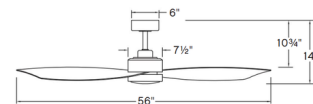

Lightology

lightology.com
866-954-4489
06-30-26

Project: _____
Company: _____
Location: _____ Fixture Type: _____
SPEC #: **HIN1228669**
Approved On: _____ Approved By: _____

Iver Smart Ceiling Fan with Light By Hinkley Lighting

Description

The Iver Smart Ceiling Fan with Light shows influences of Scandinavian design in its clean profile. Slightly curved, tapered blades are paired with a simple light kit, creating a versatile look that works well in many indoor and outdoor settings. Its energy-efficient DC motor delivers powerful airflow, and its anti-fading finish ensures maximum durability. A convenient wireless HIRO control is included. It incorporates WiFi and RF technology, and enables motor on/off, 6 speeds, forward and reverse, and light on/off with warm dimming from 3000K to warmer. It can be wall-mounted or hand-held. A face plate and cradles are included, and the remote fits in standard decorative style face plates as well. A manual on/off switch is also included. The fan can also be controlled through your smart device using the Hinkley app. In addition to the basic functions, the app has timers, breeze mode and other advanced features, and links the fan to smart home systems including Google, Amazon Alexa, and Siri. A cap for no-light use is included, and other optional accessories are sold separately.

Specifications

BLADE COLOR	Matte Black
BODY FINISH	Matte Black
WATTAGE	16W
DIMMER	Included
DIMENSIONS	56"W x 14"H
INTEGRATED LED MODULE	1 x LED/16W/120V LED
COUNTRY OF ORIGIN	China

Technical Information

LAMP LIFE	50000 hours
COLOR RENDERING	90 CRI
LAMP COLOR	3000K
LUMENS/WATT	82.50
LUMINOUS FLUX	1320 lumens

Shown in matte black / matte black

CLICK TO VIEW PRODUCT

Notes: