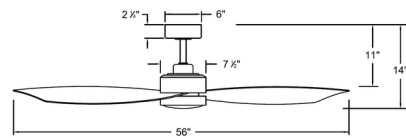

CLICK TO VIEW PRODUCT

Notes: