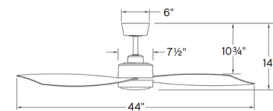

Lightology

lightology.com
866-954-4489
06-30-26

Project: _____
Company: _____
Location: _____ Fixture Type: _____
SPEC #: **HIN1228669**
Approved On: _____ Approved By: _____

Iver Smart Ceiling Fan with Light By Hinkley Lighting

Description

The Iver Smart Ceiling Fan with Light shows influences of Scandinavian design in its clean profile. Slightly curved, tapered blades are paired with a simple light kit, creating a versatile look that works well in many indoor and outdoor settings. Its energy-efficient DC motor delivers powerful airflow, and its anti-fading finish ensures maximum durability. A convenient wireless HIRO control is included. It incorporates WiFi and RF technology, and enables motor on/off, 6 speeds, forward and reverse, and light on/off with warm dimming from 3000K to warmer. It can be wall-mounted or hand-held. A face plate and cradles are included, and the remote fits in standard decorative style face plates as well. A manual on/off switch is also included. The fan can also be controlled through your smart device using the Hinkley app. In addition to the basic functions, the app has timers, breeze mode and other advanced features, and links the fan to smart home systems including Google, Amazon Alexa, and Siri. A cap for no-light use is included, and other optional accessories are sold separately.

Specifications

BLADE COLOR	Matte Black
BODY FINISH	Matte Black
WATTAGE	16W
DIMMER	Included
DIMENSIONS	56"W x 14"H
INTEGRATED LED MODULE	1 x LED/16W/120V LED
COUNTRY OF ORIGIN	China

Technical Information

LAMP LIFE	50000 hours
COLOR RENDERING	90 CRI
LAMP COLOR	3000K
LUMENS/WATT	82.50
LUMINOUS FLUX	1320 lumens

Shown in matte black / matte black

CLICK TO VIEW PRODUCT

Notes: