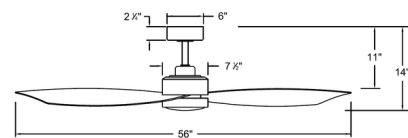

CLICK TO VIEW PRODUCT

Notes: