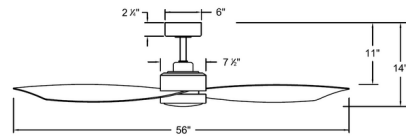

CLICK TO VIEW PRODUCT

Notes: