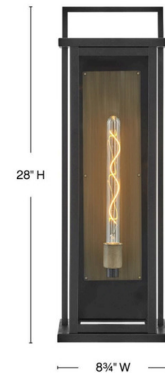

Lightology

lightology.com
866-954-4489
04-21-26

Project: _____

Company: _____

Location: _____ Fixture Type: _____

SPEC #: **HIN1228674**

Approved On: _____ Approved By: _____

Langston Large Outdoor Wall Sconce By Hinkley Lighting

Description

The Langston Large Outdoor Wall Sconce brings a sleek yet stately look to your exterior space. The bold silhouette in Black and a gleaming Burnished Bronze reflector, and panes of clear glass, cast warm shadows across your area.

Shown in black / burnished bronze / clear

Specifications

COLOR Clear
BODY FINISH Black / Burnished Bronze
WATTAGE 10W
DIMMER Standard 120V
DIMENSIONS 8.75\"/>

CLICK TO VIEW PRODUCT

Notes: