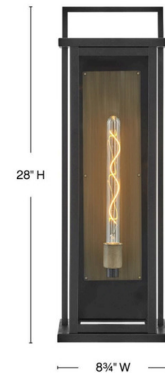

Lightology

lightology.com
866-954-4489
06-29-26

Project: _____

Company: _____

Location: _____ Fixture Type: _____

SPEC #: **HIN1228674**

Approved On: _____ Approved By: _____

Langston Large Outdoor Wall Sconce By Hinkley Lighting

Description

The Langston Large Outdoor Wall Sconce brings a sleek yet stately look to your exterior space. The bold silhouette in Black and a gleaming Burnished Bronze reflector, and panes of clear glass, cast warm shadows across your area.

Shown in black / burnished bronze / clear

Specifications

COLOR Clear
BODY FINISH Black / Burnished Bronze
WATTAGE 10W
DIMMER Standard 120V
DIMENSIONS 8.75\"/>

CLICK TO VIEW PRODUCT

Notes: