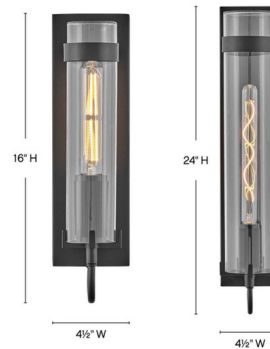

Lightology

lightology.com
866-954-4489
06-22-26

Project: _____

Company: _____

Location: _____ Fixture Type: _____

SPEC #: **HIN1228685**

Approved On: _____ Approved By: _____

Ryden Outdoor Wall Sconce By Hinkley Lighting

Description

The Ryden Outdoor Wall Sconce is a stunning addition to your exterior space. The clean long cylinder of glass is held by heavy cast prongs and a knurled fitter in a matching finish, casting warm shadows across your area. Note: Large, 24 inch size, has LED bulbs included.

Shown in black / clear

Specifications

COLOR	Clear
BODY FINISH	Black
WATTAGE	8W
DIMMER	Standard 120V
DIMENSIONS	4.5"W x 16"H x 4.75"D
BULB NOT INCLUDED	1 x T10/Medium (E26)/8W/120V LED
COUNTRY OF ORIGIN	China