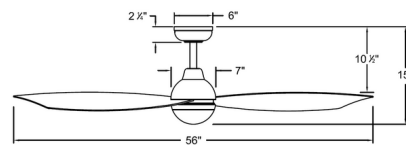

CLICK TO VIEW PRODUCT

Notes: