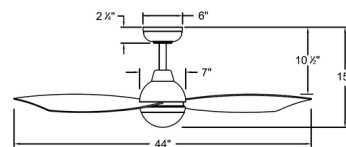

CLICK TO VIEW PRODUCT

Notes: