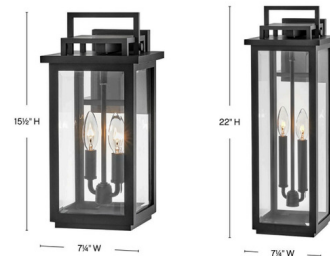

Lightology

lightology.com
866-954-4489
05-21-26

Project: _____

Company: _____

Location: _____ Fixture Type: _____

SPEC #: **HIN1228703**

Approved On: _____ Approved By: _____

Winthorpe Outdoor Wall Sconce By Hinkley Lighting

Description

The Winthorpe Outdoor Wall Sconce brings a strong, stately look to your exterior space. The decorative lantern handled frame is complemented by glass panels, casting warm shadows across your area.

Shown in black / clear

Specifications

COLOR Clear
BODY FINISH Black
WATTAGE 10W
DIMMER Standard 120V
DIMENSIONS 7.25"W x 15.5"H x 8.75"D
BULB NOT INCLUDED 2 x B10/Candelabra (E12)/5W/120V LED
OTHER BULB OPTIONS 2 x B10/Candelabra (E12)/60W/120V Incandescent
COUNTRY OF ORIGIN China