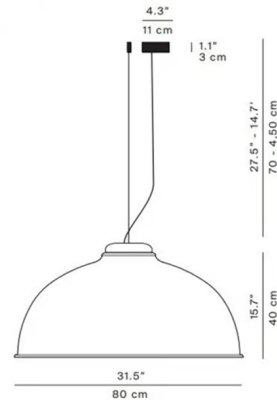

### Specifications

COLOR	Light Grey / White
BODY FINISH	Black
WATTAGE	18W
DIMMER	Standard 120V
DIMENSIONS	31.5"W x 15.7"H
BULB NOT INCLUDED	1 x A19/Medium (E26)/18W/120V LED
COUNTRY OF ORIGIN	Italy

CLICK TO VIEW PRODUCT