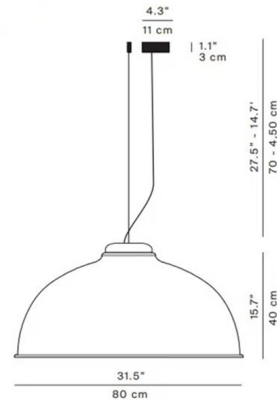

Shown in black / light grey / white

Specifications

COLOR	Light Grey / White
BODY FINISH	Black
WATTAGE	18W
DIMMER	Standard 120V
DIMENSIONS	31.5"W x 15.7"H
BULB NOT INCLUDED	1 x A19/Medium (E26)/18W/120V LED
COUNTRY OF ORIGIN	Italy