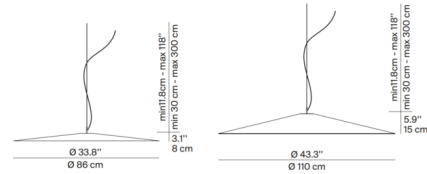

CLICK TO VIEW PRODUCT