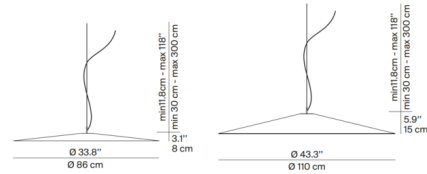

CLICK TO VIEW PRODUCT

Notes: