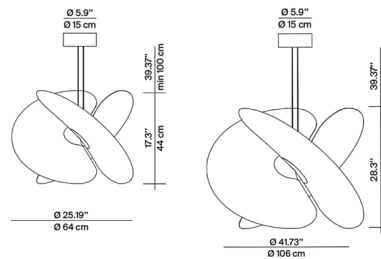

CLICK TO VIEW PRODUCT

Notes: