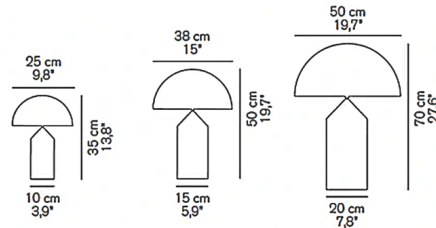

Specifications

COLOR . . . . . N/A
BODY FINISH . . . . . Satin Black Nickel
WATTAGE 150W
DIMMER . . . . . Included
DIMENSIONS . . . . . 15"W x 19.7"H
BULB NOT INCLUDED . . . . . 2 x A19/Medium (E26)/75W/120V Incandescent
OTHER BULB OPTIONS . . . . . 2 x A19/Medium (E26)/120V LED
COUNTRY OF ORIGIN . . . . . Italy

CLICK TO VIEW PRODUCT

Notes: