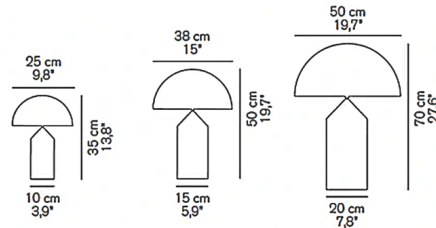

Shown in satin black nickel

Specifications

COLOR N/A
BODY FINISH Satin Black Nickel
WATTAGE 150W
DIMMER Included
DIMENSIONS 15"W x 19.7"H
BULB NOT INCLUDED 2 x A19/Medium (E26)/75W/120V Incandescent
OTHER BULB OPTIONS 2 x A19/Medium (E26)/120V LED
COUNTRY OF ORIGIN Italy