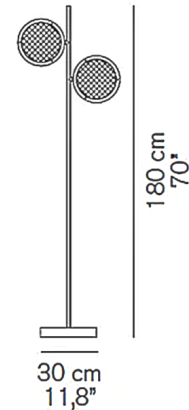

By Oluce Srl

Description

The Berlin Floor Lamp features a slender profile and a pair of round metal diffusers for a refined, modern look. The diffusers each hold a sandblasted, wired glass disc that softly diffuses light from the integrated LED light sources. 360 degree rotation allows the light to be aimed precisely where it is need, and an onboard dimmer allows for the perfect level of brightness.

Specifications

COLOR Black
BODY FINISH Black
WATTAGE 30W
DIMMER Included
DIMENSIONS 11.8"W x 70"H
INTEGRATED LED MODULE 2 x LED/15W/120V LED
COUNTRY OF ORIGIN Italy

Technical Information

COLOR RENDERING 85 CRI
LAMP COLOR 2700K
LUMENS/WATT 286.67
LUMINOUS FLUX 4300 lumens

Shown in black / black

CLICK TO VIEW PRODUCT

Notes: