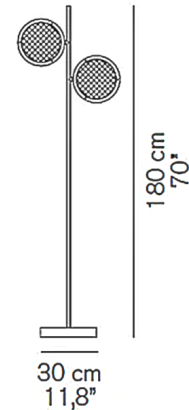

By Oluce Srl

Description

The Berlin Floor Lamp features a slender profile and a pair of round metal diffusers for a refined, modern look. The diffusers each hold a sandblasted, wired glass disc that softly diffuses light from the integrated LED light sources. 360 degree rotation allows the light to be aimed precisely where it is need, and an onboard dimmer allows for the perfect level of brightness.

Specifications

COLOR	Black
BODY FINISH	Black
WATTAGE	30W
DIMMER	Included
DIMENSIONS	11.8"W x 70"H
INTEGRATED LED MODULE	2 x LED/15W/120V LED
COUNTRY OF ORIGIN	Italy

Technical Information

COLOR RENDERING	85 CRI
LAMP COLOR	2700K
LUMENS/WATT	286.67
LUMINOUS FLUX	4300 lumens

Shown in black / black

CLICK TO VIEW PRODUCT

Notes: