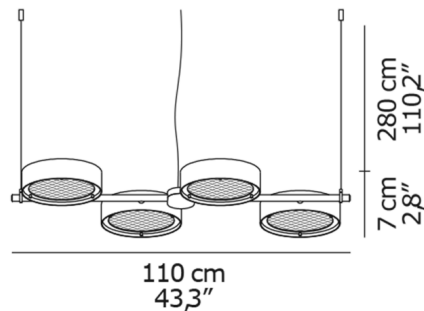

Lightology

lightology.com
866-954-4489
06-23-26

Project: _____

Company: _____

Location: _____ Fixture Type: _____

SPEC #: **OLC1229053**

Approved On: _____ Approved By: _____

Berlin Linear Pendant

By Oluce Srl

Description

The Berlin Linear Pendant features a slender profile and a quartet of round metal diffusers for a refined, modern look. The diffusers each hold a sandblasted, wired glass disc that softly diffuses light from the integrated LED light sources. 360 degree rotation allows the lights to be aimed precisely where they are needed to provide direct or indirect lighting.

Specifications

COLOR . . . . . Anodic Brass
BODY FINISH . . . . . Black
WATTAGE 60W
DIMMER . . . . . Low Voltage Electronic
DIMENSIONS . . . . . 43.3"L x 11.8"W x 2.8"H
INTEGRATED LED MODULE . . . . . 4 x LED/15W/120V LED
COUNTRY OF ORIGIN . . . . . Italy

Technical Information

COLOR RENDERING . . . . . 85 CRI
LAMP COLOR 2700K
LUMENS/WATT 573.33
LUMINOUS FLUX . . . . . 8600 lumens

Shown in black / anodic brass

CLICK TO VIEW PRODUCT

Notes: