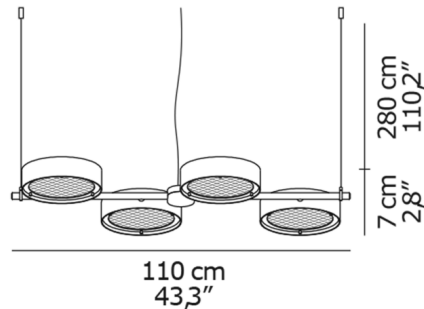

Lightology

lightology.com
866-954-4489
04-22-26

Project: _____

Company: _____

Location: _____ Fixture Type: _____

SPEC #: **OLC1229053**

Approved On: _____ Approved By: _____

Berlin Linear Pendant

By Oluce Srl

Description

The Berlin Linear Pendant features a slender profile and a quartet of round metal diffusers for a refined, modern look. The diffusers each hold a sandblasted, wired glass disc that softly diffuses light from the integrated LED light sources. 360 degree rotation allows the lights to be aimed precisely where they are needed to provide direct or indirect lighting.

Specifications

COLOR . . . . . Anodic Brass
BODY FINISH . . . . . Black
WATTAGE 60W
DIMMER . . . . . Low Voltage Electronic
DIMENSIONS . . . . . 43.3"L x 11.8"W x 2.8"H
INTEGRATED LED MODULE . . . . . 4 x LED/15W/120V LED
COUNTRY OF ORIGIN . . . . . Italy

Technical Information

COLOR RENDERING . . . . . 85 CRI
LAMP COLOR 2700K
LUMENS/WATT 573.33
LUMINOUS FLUX . . . . . 8600 lumens

Shown in black / anodic brass

CLICK TO VIEW PRODUCT

Notes: