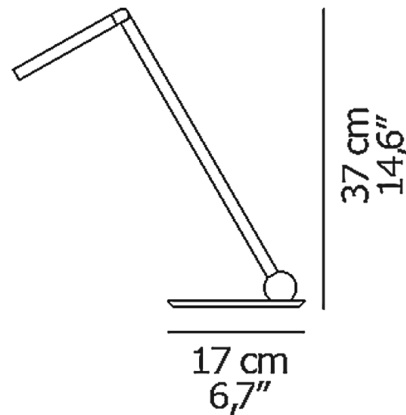

By Oluce Srl

Description

The Calamaio Table Lamp takes both its shape and name from calamaio, the Italian word for inkwell. The lamp's body is composed of two slender cylinders attached by a hinge that allows the light source to be angled up and down. A spherical joint links the stem to lamp's round base and allows it to swivel from side to side. On/off switch located on cord.

Shown in satin black nickel

Specifications

COLOR	N/A
BODY FINISH	Satin Black Nickel
WATTAGE	2W
DIMMER	N/A
DIMENSIONS	6.7"W x 14.6"H x 6.7"D
INTEGRATED LED MODULE	1 x LED/2W/120V LED
COUNTRY OF ORIGIN	Italy