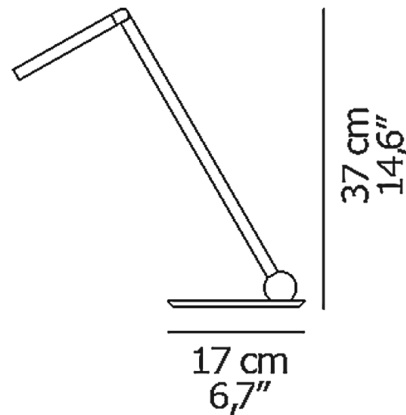

### Description

The Calamaio Table Lamp takes both its shape and name from calamaio, the Italian word for inkwell. The lamp's body is composed of two slender cylinders attached by a hinge that allows the light source to be angled up and down. A spherical joint links the stem to lamp's round base and allows it to swivel from side to side. On/off switch located on cord.

### Specifications

COLOR	N/A
BODY FINISH	Satin Black Nickel
WATTAGE	2W
DIMMER	N/A
DIMENSIONS	6.7"W x 14.6"H x 6.7"D
INTEGRATED LED MODULE	1 x LED/2W/120V LED
COUNTRY OF ORIGIN	Italy