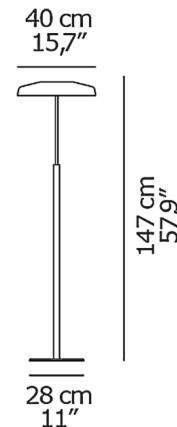

CLICK TO VIEW PRODUCT

Notes: