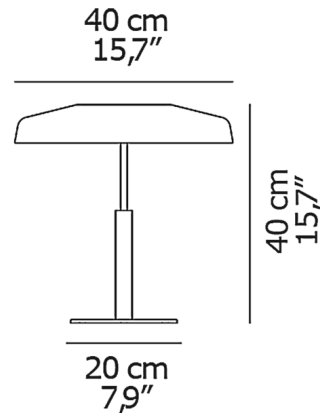

CLICK TO VIEW PRODUCT

Notes: