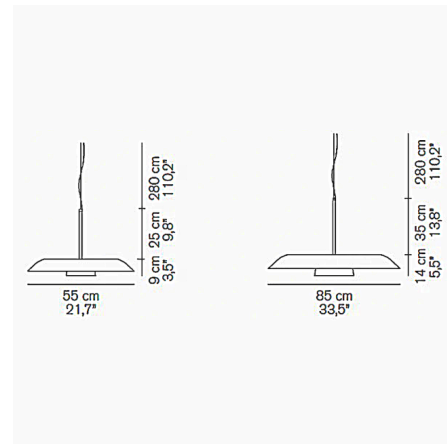

By Oluce Srl

Description

The Iride Pendant offers a modern update on the classic dome-shaped pendant. Rather than a high arcing dome, Iride possesses a flattened, shade giving it a slim profile for a sleek, modern look. An opal glass diffuser beneath the shade houses an LED light source, which shines upward into the pendant's white interior and is reflected outward to provide soft, diffused light.

Specifications

COLOR White
BODY FINISH Scarlet Red
WATTAGE 11W
DIMMER N/A
DIMENSIONS 21.7"W x 13.3"H
INTEGRATED LED MODULE 1 x LED/11W/120V LED
COUNTRY OF ORIGIN Italy

Technical Information

COLOR RENDERING 85 CRI
LAMP COLOR 2700K
LUMENS/WATT 145.45
LUMINOUS FLUX 1600 lumens

Shown in scarlet red / white

CLICK TO VIEW PRODUCT

Notes: