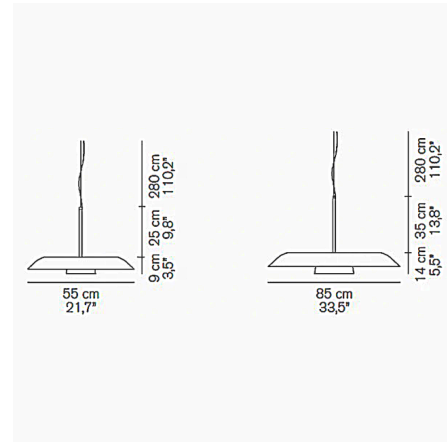

By Oluce Srl

Description

The Iride Pendant offers a modern update on the classic dome-shaped pendant. Rather than a high arcing dome, Iride possesses a flattened, shade giving it a slim profile for a sleek, modern look. An opal glass diffuser beneath the shade houses an LED light source, which shines upward into the pendant's white interior and is reflected outward to provide soft, diffused light.

Specifications

COLOR White
BODY FINISH Scarlet Red
WATTAGE 11W
DIMMER N/A
DIMENSIONS 21.7"W x 13.3"H
INTEGRATED LED MODULE 1 x LED/11W/120V LED
COUNTRY OF ORIGIN Italy

Technical Information

COLOR RENDERING 85 CRI
LAMP COLOR 2700K
LUMENS/WATT 145.45
LUMINOUS FLUX 1600 lumens

Shown in scarlet red / white

CLICK TO VIEW PRODUCT

Notes: