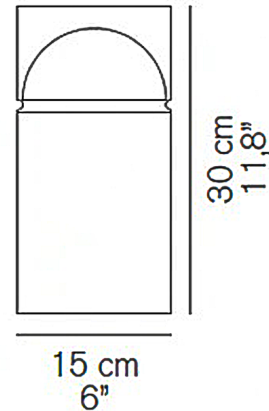

By Oluce Srl

Description

The Medusa Table Lamp is petite and playful, with an intriguing silhouette that makes it an artful decorative object as well as a light source. Medusa subverts the traditional configuration of a lampshade sitting atop a base by placing the lampshade within the lamp's clear cylindrical body. The dome shaped shade houses an integrated LED that delicately shines downward onto the glass surface below. On/off switch located on cord.

Shown in glossy black / clear

Specifications

COLOR Clear
BODY FINISH Glossy Black
WATTAGE 4W
DIMMER N/A
DIMENSIONS 6"W x 11.8"H
INTEGRATED LED MODULE 1 x LED/4W/120V LED
COUNTRY OF ORIGIN Italy

Technical Information