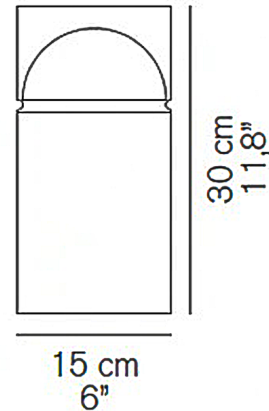

By Oluce Srl

Description

The Medusa Table Lamp is petite and playful, with an intriguing silhouette that makes it an artful decorative object as well as a light source. Medusa subverts the traditional configuration of a lampshade sitting atop a base by placing the lampshade within the lamp's clear cylindrical body. The dome shaped shade houses an integrated LED that delicately shines downward onto the glass surface below. On/off switch located on cord.

Shown in satin gold / clear

Specifications

COLOR	Clear
BODY FINISH	Satin Gold
WATTAGE	4W
DIMMER	N/A
DIMENSIONS	6"W x 11.8"H
INTEGRATED LED MODULE	1 x LED/4W/120V LED
COUNTRY OF ORIGIN	Italy

Technical Information