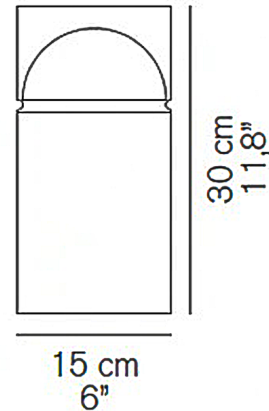

By Oluce Srl

Description

The Medusa Table Lamp is petite and playful, with an intriguing silhouette that makes it an artful decorative object as well as a light source. Medusa subverts the traditional configuration of a lampshade sitting atop a base by placing the lampshade within the lamp's clear cylindrical body. The dome shaped shade houses an integrated LED that delicately shines downward onto the glass surface below. On/off switch located on cord.

Shown in scarlet red / clear

Specifications

COLOR	Clear
BODY FINISH	Scarlet Red
WATTAGE	4W
DIMMER	N/A
DIMENSIONS	6"W x 11.8"H
INTEGRATED LED MODULE	1 x LED/4W/120V LED
COUNTRY OF ORIGIN	Italy

Technical Information