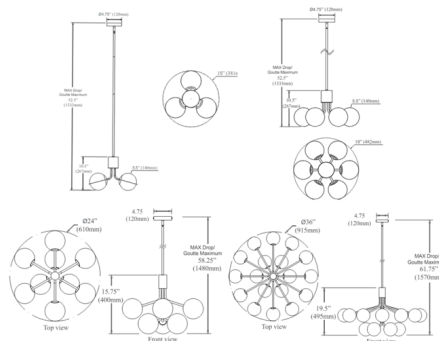

Description

This Amanda Chandelier will enhance your home with a perfect mix of form and function. Note: The Black finish is only available with 3-Light and 9-Light options.

Shown in matte black / opal white

Specifications

COLOR Opal White
BODY FINISH Matte Black
WATTAGE 6W
DIMMER Standard 120V
DIMENSIONS 15"W x 10.5"H x 15"D
BULB NOT INCLUDED 3 x JCD/G9/2W/120V LED
COUNTRY OF ORIGIN China

CLICK TO VIEW PRODUCT