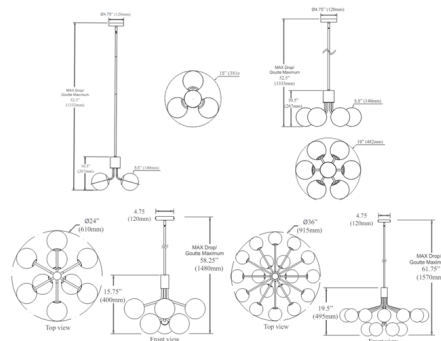

Description

This Amanda Chandelier will enhance your home with a perfect mix of form and function. Note: The Black finish is only available with 3-Light and 9-Light options.

Shown in matte black / opal white

Specifications

COLOR	Opal White
BODY FINISH	Matte Black
WATTAGE	6W
DIMMER	Standard 120V
DIMENSIONS	15"W x 10.5"H x 15"D
BULB NOT INCLUDED	3 x JCD/G9/2W/120V LED
COUNTRY OF ORIGIN	China

CLICK TO VIEW PRODUCT