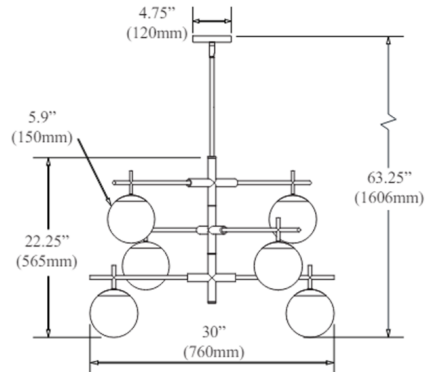

Lightology

lightology.com
866-954-4489
07-08-26

Project: _____

Company: _____

Location: _____ Fixture Type: _____

SPEC #: **DAI1229247**

Approved On: _____ Approved By: _____

Caelia Chandelier By Dainolite

Description

The Caelia Chandelier is featured in painted Metal frame for the Ceiling light. Great for Kitchen, Dining, Foyer/Hall rooms and Commercial use.

Specifications

COLOR . . . . . Opal White
BODY FINISH . . . . . Matte Black
WATTAGE 36W
DIMMER . . . . . Standard 120V
DIMENSIONS . . . . . 30"W x 22.25"H x 30"D
BULB NOT INCLUDED . . . . . 6 x JCD/G9/6W/120V LED
COUNTRY OF ORIGIN . . . . . China

Notes:

CLICK TO VIEW PRODUCT