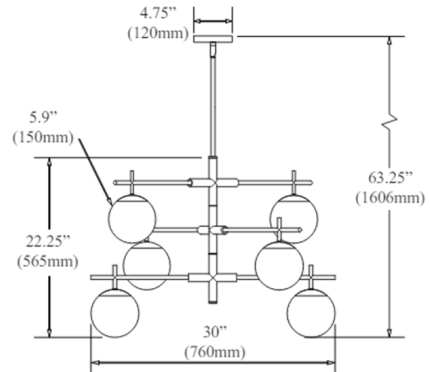

Shown in matte black / opal white

Specifications

COLOR	Opal White
BODY FINISH	Matte Black
WATTAGE	36W
DIMMER	Standard 120V
DIMENSIONS	30"W x 22.25"H x 30"D
BULB NOT INCLUDED	6 x JCD/G9/6W/120V LED
COUNTRY OF ORIGIN	China

CLICK TO VIEW PRODUCT

Notes: