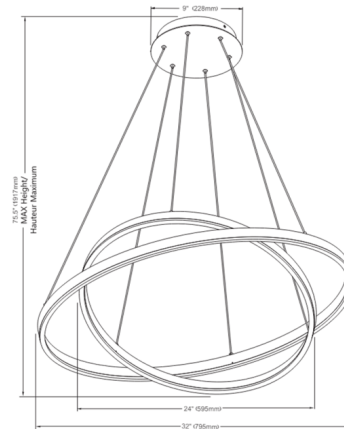

By Dainolite

Description

The Circulo Circular Pendant is great for dining, kitchen, foyer/hall rooms and commercial use. Great design suited for all decor settings.

Specifications

COLOR	White
BODY FINISH	Matte Black
WATTAGE	96W
DIMMER	Low Voltage Electronic
DIMENSIONS	29"W x 14"H
INTEGRATED LED MODULE	2 x LED/48W/120V LED
COUNTRY OF ORIGIN	China

Technical Information

LAMP LIFE	30000 hours
COLOR RENDERING	90 CRI
LAMP COLOR	4725K
LUMENS/WATT	98.42
LUMINOUS FLUX	4724 lumens

Shown in matte black / white

CLICK TO VIEW PRODUCT

Notes: