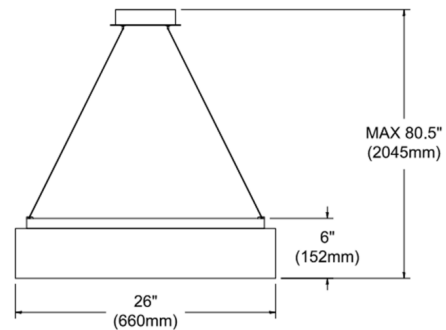

CLICK TO VIEW PRODUCT

Notes: