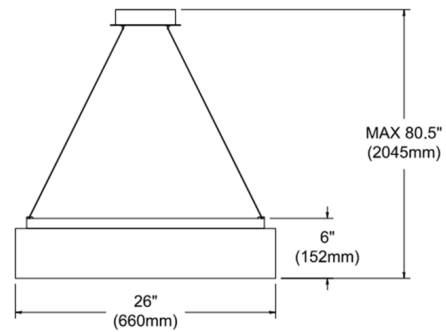

CLICK TO VIEW PRODUCT

Notes: