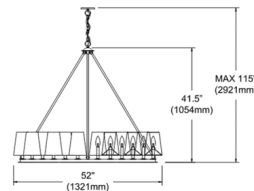

### Description

This Colby Chandelier will enhance your home with a perfect mix of form and function. Note: The 30 inch size is only available with Black shades. The 52 inch size is only available with White shades.

### Specifications

COLOR	White
BODY FINISH	Matte Black
WATTAGE	108W
DIMMER	Standard 120V
DIMENSIONS	52"W x 41.5"H x 52"D
BULB NOT INCLUDED	12 x B10/Candelabra (E12)/9W/120V LED
COUNTRY OF ORIGIN	Canada