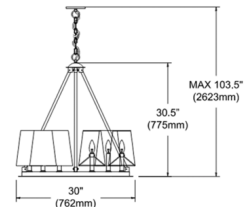

### Specifications

COLOR	White
BODY FINISH	Matte Black
WATTAGE	108W
DIMMER	Standard 120V
DIMENSIONS	52"W x 41.5"H x 52"D
BULB NOT INCLUDED	12 x B10/Candelabra (E12)/9W/120V LED
COUNTRY OF ORIGIN	Canada