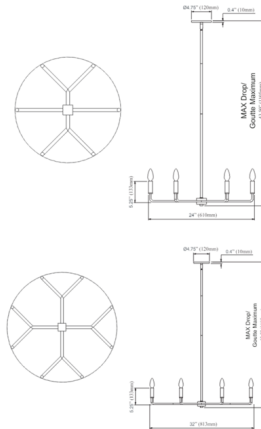

### Specifications

COLOR . . . . . Matte Black  
BODY FINISH . . . . . Matte Black  
WATTAGE . . . . . 54W  
DIMMER . . . . . Standard 120V  
DIMENSIONS . . . . . 24"W x 5.25"H  
BULB NOT INCLUDED . . . . . 6 x B10/Candelabra (E12)/9W/120V LED  
COUNTRY OF ORIGIN . . . . . China