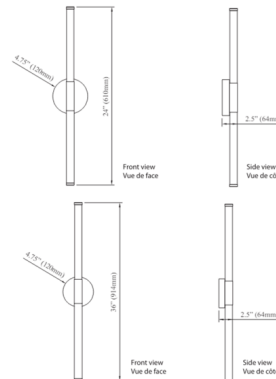

Shown in aged brass / white