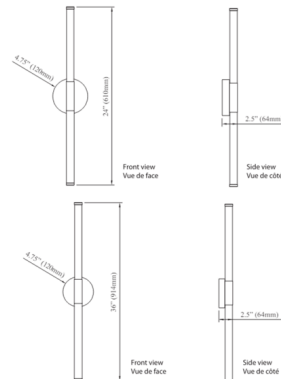

Description

The Corvette Bathroom Vanity Light brightens vanity areas with the durability and superior light diffusion of acrylic. Two acrylic tubes are joined together by a cylindrical metal holder and accented by coordinating metal caps. The light from the integrated LEDs housed within shine along the full length of the acrylic shades, providing a broad and bright wash of light throughout a bath or powder room.

Shown in aged brass / white

Specifications

COLOR	White
BODY FINISH	Aged Brass
WATTAGE	12W
DIMMER	Low Voltage Electronic
DIMENSIONS	24"W x 2.5"H x 4.75"D
INTEGRATED LED MODULE	1 x LED/12W/120V LED
COUNTRY OF ORIGIN	China