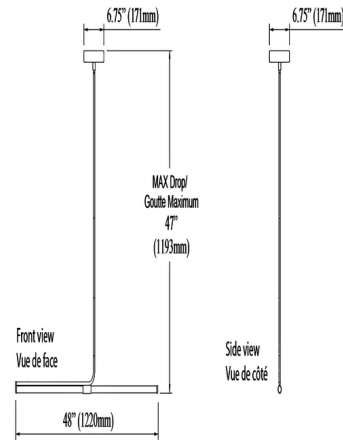

Description

The Corvette Linear Pendant is long and lean, with 2 acrylic tubes connected by a cylindrical metal hub. A bent metal rod supports the entire piece and adds distinctive adornment as it extends over the top of one of the tubes. The acrylic diffuses LED light along its full length.

Specifications

COLOR	White
BODY FINISH	Matte Black
WATTAGE	24W
DIMMER	Low Voltage Electronic
DIMENSIONS	48"L x 1"W x 1.5"H
INTEGRATED LED MODULE	1 x LED/24W/120V LED
COUNTRY OF ORIGIN	China

Technical Information

PRODUCT DIMENSIONS	Downrods Included: 1-8", 1-11" and 1-20"
LAMP LIFE	30000 hours
COLOR RENDERING	80 CRI
LAMP COLOR	3000K
LUMENS/WATT	70.00
LUMINOUS FLUX	1680 lumens

Shown in matte black / white

CLICK TO VIEW PRODUCT