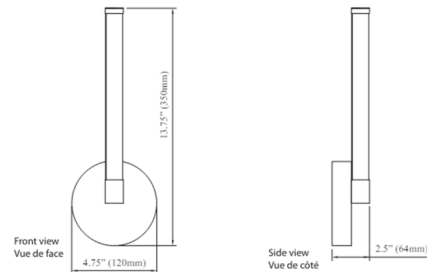

CLICK TO VIEW PRODUCT

Notes: