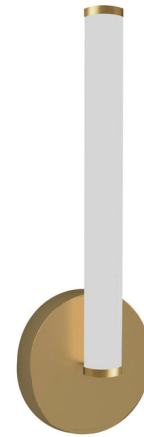

Lightology

lightology.com
866-954-4489
04-22-26

Project: _____

Company: _____

Location: _____ Fixture Type: _____

SPEC #: **DAI1229307**

Approved On: _____ Approved By: _____

Corvette Wall Sconce

By Dainolite

Description

The Corvette Wall Sconce offers a streamlined lighting look for modern spaces large or small. Its shade is a slender acrylic tube, which sits flush against the sleek, round wall plate. A coordinating metal cap finishes the look and keeps the integrated LEDs housed within from view.

Specifications

COLOR White
BODY FINISH Aged Brass
WATTAGE 8W
DIMMER Low Voltage Electronic
DIMENSIONS 4.75"W x 13.75"H x 2.5"D
INTEGRATED LED MODULE 1 x LED/8W/120V LED
COUNTRY OF ORIGIN China

Technical Information

LAMP LIFE 30000 hours
COLOR RENDERING 80 CRI
LAMP COLOR 3000K
LUMENS/WATT 70.00
LUMINOUS FLUX 560 lumens

Shown in aged brass / white

CLICK TO VIEW PRODUCT

Notes: